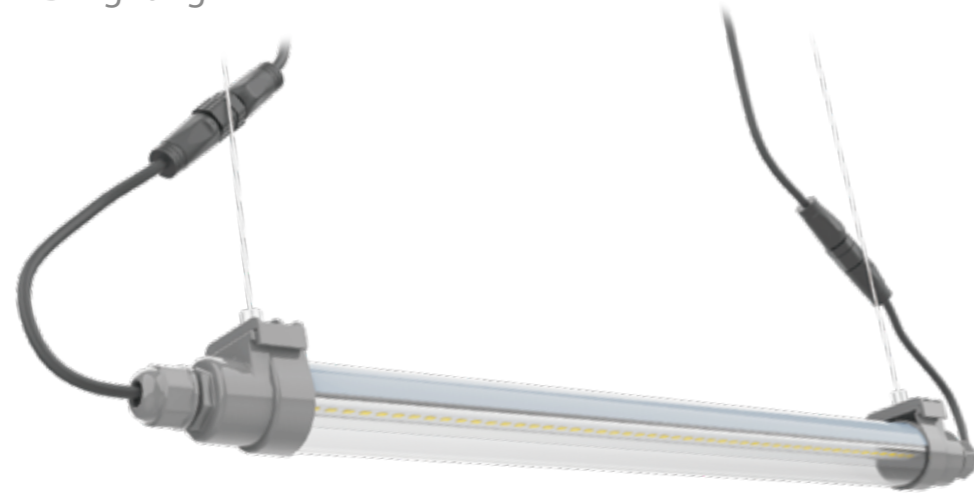

PIG LIGHTING

T12-IP67 Pig House LED Lighting

- IP67 Waterproof grade, stand for high pressure water jet
- Ammonia Gas and other cleaning chemical resistance.

HT Product Code	Beam Angle	Voltage	Power	Size
HT-T12AC25W12FD			23-25W	OD32mm L: 1200mm
HT-T12AC30W15FD	180°	100-264Vac	28-30W	OD32mm L: 1500mm
HT-T12AC36W18FD			33-35W	OD32mm L: 1800mm

DAIRY LIGHTING

LED Poultry Light

DAIRY LIGHTING

iCOW T70 LED Light

Smart lighting system for cowshed

- IP67 Waterproof
- Smart System
- Smooth Dimming
- 5 Year Warranty
- No Flicker
- Energy Saving

iCOW Control Box

- RS485 Smart control
- 4 Channel individual control
- Tir-color/two-color individual control
- Up to 160pcs 60W lamps can be connected

Items	icow T70 Tri	icow T70 Pro	icow T70 Pro
Product Code	HT-T70AC60W12FD/T	HT-T70AC60W12FD/P	HT-T70AC60W12FD
Input Voltage		180-264Vac	
Input Current			
White LED	60w max		60w max
RED LED	25W max	60w max	X
Blue LED	25W max	25W max	X
Lumen efficiency		7800Lm for 5000k White	
Dimension		L=1200mm, =70mm	
Color temperature	White(5000k) Red color (620nm) Blue color (460nm)	White (5000k) Red color (620nm) Or Blue color (460nm)	White (5000k)

Diagrams below show a connection schematics possible to connect iCow LED light with Hontech Smart controller, which can achieve the auto control by RS485.

MUSHROOM GROWING LIGHTING

LED Poultry Light

T14 LED Poultry Light