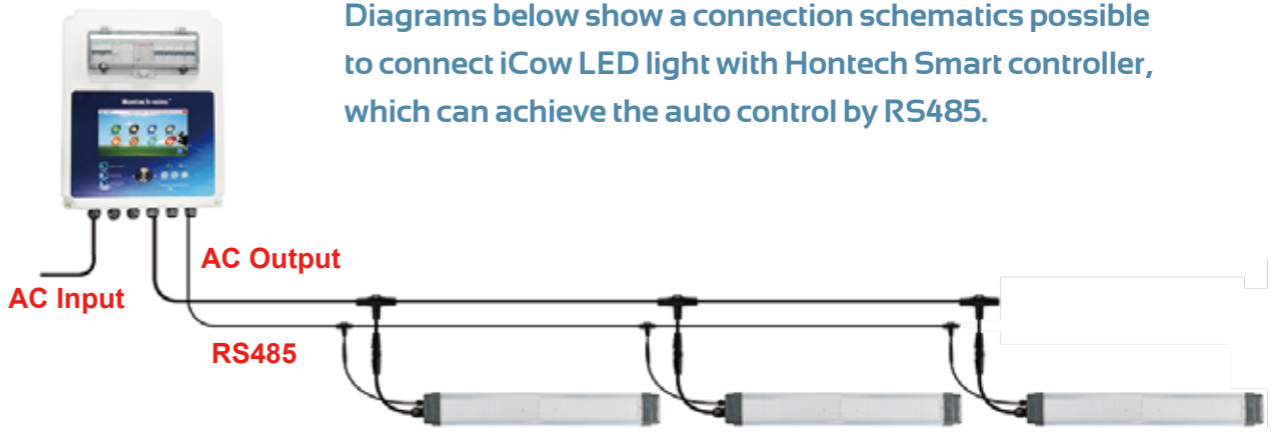

PIG LIGHTING

T12-IP67 Pig House LED Lighting

- IP67 Waterproof grade, stand for high pressure water jet
- Ammonia Gas and other cleaning chemical resistance.

HT Product Code	Beam Angle	Voltage	Power	Size
HT-T12AC25W12FD			23-25W	OD32mm L: 1200mm
HT-T12AC30W15FD	180°	100-264Vac	28-30W	OD32mm L: 1500mm
HT-T12AC36W18FD			33-35W	OD32mm L: 1800mm

DAIRY LIGHTING

LED Poultry Light

DAIRY LIGHTING

iCOW T70 LED Light

Smart lighting system for cowshed

- IP67 Waterproof
- Smart System
- Smooth Dimming
- 5 Year Warranty
- No Flicker
- Energy Saving

iCOW Control Box

- RS485 Smart control
- 4 Channel individual control
- Tir-color/two-color individual control
- Up to 160pcs 60W lamps can be connected

Items	icow T70 Tri	icow T70 Pro	icow T70 Pro
Product Code	HT-T70AC60W12FD/T	HT-T70AC60W12FD/P	HT-T70AC60W12FD
Input Voltage		180-264Vac	
Input Current			
White LED	60w max		60w max
RED LED	25W max	60w max	X
Blue LED	25W max	25W max	X
Lumen efficiency		7800Lm for 5000k White	
Dimension		L=1200mm, =70mm	
Color temperature	White(5000k) Red color (620nm) Blue color (460nm)	White (5000k) Red color (620nm) Or Blue color (460nm)	White (5000k)

Diagrams below show a connection schematics possible to connect iCow LED light with Hontech Smart controller, which can achieve the auto control by RS485.

MUSHROOM GROWING LIGHTING

LED Poultry Light

T14 LED Poultry Light