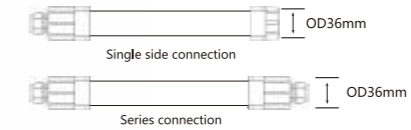

- RS485 Smart control
- 4 Channel individual control
- Tir-color/two-color individual control
- Up to 160pcs 60W lamps can be connected

Items	icow T70 Tri	icow T70 Pro	icow T70 Pro
Product Code	HT-T70AC60W12FD/T	HT-T70AC60W12FD/P	HT-T70AC60W12FD
Input Voltage		180-264Vac	
Input Current			
White LED	60w max		60w max
RED LED	25W max	60w max	X
Blue LED	25W max	25W max	X
Lumen efficiency		7800Lm for 5000k White	
Dimension		L=1200mm, =70mm	
Color temperature	White(5000k) Red color (620nm) Blue color (460nm)	White (5000k) Red color (620nm) Or Blue color (460nm)	White (5000k)

Diagrams below show a connection schematics possible to connect iCow LED light with Hontech Smart controller, which can achieve the auto control by RS485.

MUSHROOM GROWING LIGHTING

LED Poultry Light

T14 LED Poultry Light

LED Light For Poultry Farm

 CE RoHS IP67

HT Product Code	Voltage	Beam Angle	Power	Size
HT-T14AC25W12FB			25W	OD36mm L:1200mm
HT-T14AC30W15FB	100-264Vac	180°/270°	30W	OD36mm L:1500mm
HT-T14AC36W18FB			35W	OD36mm L:1800mm